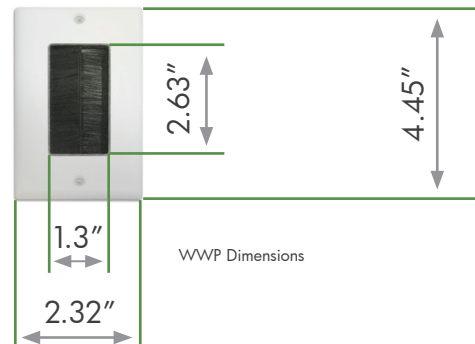

WWP Wire Whisker Plate

Decorator Style Whisker Wire Pass Through Plate

The Current Audio WWP universal Wire Whisker Pass Through Plate allows installers to offer a clean on wall wire management device. There is no need to stock multiple plates and connectors for various wire feeds. The WWP does it all.

The WWP permits the installer to easily pass any wire through the plate and still maintain a clean professional appearance.

The WWP Wire Whisker Pass Through Plate is supplied with the Wire Brush Adapter Plate, the Decorator Trim Plate and the necessary screws for attachment to your standard electrical box or rough-in ring. The WWP should be the only plate you will ever need. For jobs requiring many wires you can multi-gang the WWP and still offer a clean custom look, simply use a matching trim plate for the number of WWP adapter plates used.

You have a choice of brush color- White or Black.

With our limited Lifetime warranty you are assured years of superior trouble free operation.

Part Number	92079 white	model WWPW
	92080 black	model WWPB
Manual URL	www.currentaudio.com	
Accessories	ILS-120, ILS-PAC