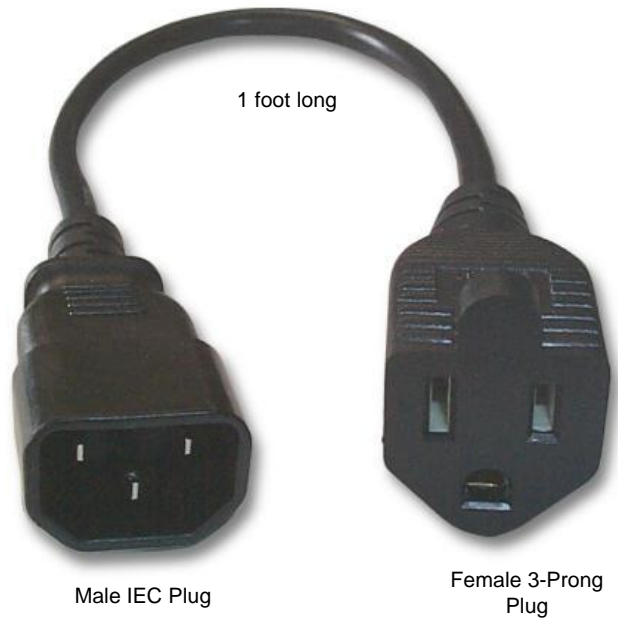

ILSPAC Power Adapter Cord

User's Installation Guide

Power Adapter Cord for ILS120 Surge Protector

The Current Audio ILSPAC is a special Power Adapter Cord for the ILS120 Surge Protector. The purpose of the ILSPAC is to allow the ILS120 Surge Protector to be used on Slim Line TV's and other female 3-Prong plugs that do not have a removable power cord. You can also use it to take advantage of the unused IEC outlets on the back of some PC's to power printers, monitors and other 120VAC devices.

To install the ILSPAC Power Adapter Cord proceed as follows:

1. Plug the male IEC end of the ILSPAC into the female end of the ILS120 Surge Protector.
2. Now plug your slim line LED TV or other 3-prong cord device into the female U-ground of the ILSPAC.
3. Plug the low profile male end of the ILS120 into a standard 120VAC wall outlet.
4. You now have in-line protection against lightning and power surges for your device.

The ILSPAC is one foot in length and can handle 10 amperes.

ILSPAC Power Adapter Cord

Limited 5 Year Warranty

Current Audio, LLC speakers and accessories are warranted to be free from defects in materials and or workmanship to the original retail purchaser for a period of 5 years provided the equipment was purchased and installed from a Current Audio, LLC Authorized Dealer.