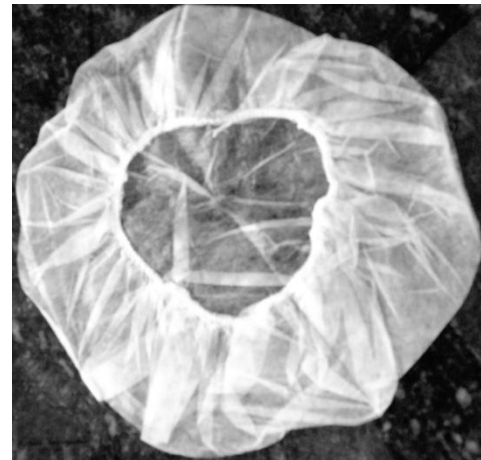

The SpeKap is a low cost solution for this problem. It is easy to install and does not affect speaker performance.

The SpeKap is made of a sheer lightweight breathable spun-bonded, insect resistant polypropylene, with a thin elastic band on the outer edge that forms to your speaker to keep it in place during installation.

Since the elastic band and membrane is wafer thin the SpeKap can be installed over or around the dog-legs of the speaker without causing a gap from the ceiling and speaker bezel.

The SpeKap is designed to universally fit any brand of architectural speakers. The SpeKap is flexible enough to fit most 5" to 8" speakers even the deep aiming type.

Installation: Expand the elastic of the SpeKap with your hand and cover the speaker then cut a small slit at the wire terminal location. Connect wire to speaker and finish your install. It only takes about 30 seconds per speaker.

Every speaker that is installed with blown-in insulation should have SpeKap as a standard.

SpeKap is sold in a pack of 10 each.

PROTECT TODAY
Prevent Call Backs

Part Number	92069	Model	SpeKap
Manual URL	www.currentaudio.com		
Accessories	Architectural Speakers		

SPECIFICATIONS

System Type	Breathable Membrane Cap for Architectural Speakers
Universal Fit for:	Most 5" to 8" In-Ceiling and In-Wall Speakers
Unit Dimensions (D) Unexpanded	10.5" (86cm) 20" expanded
Weight	.01 Oz (.28g)
Shipping Pack	10 Each
Color Finish	White
Manufactured From	2010
Warranty	3 Years From Date of Purchase

SpeKap